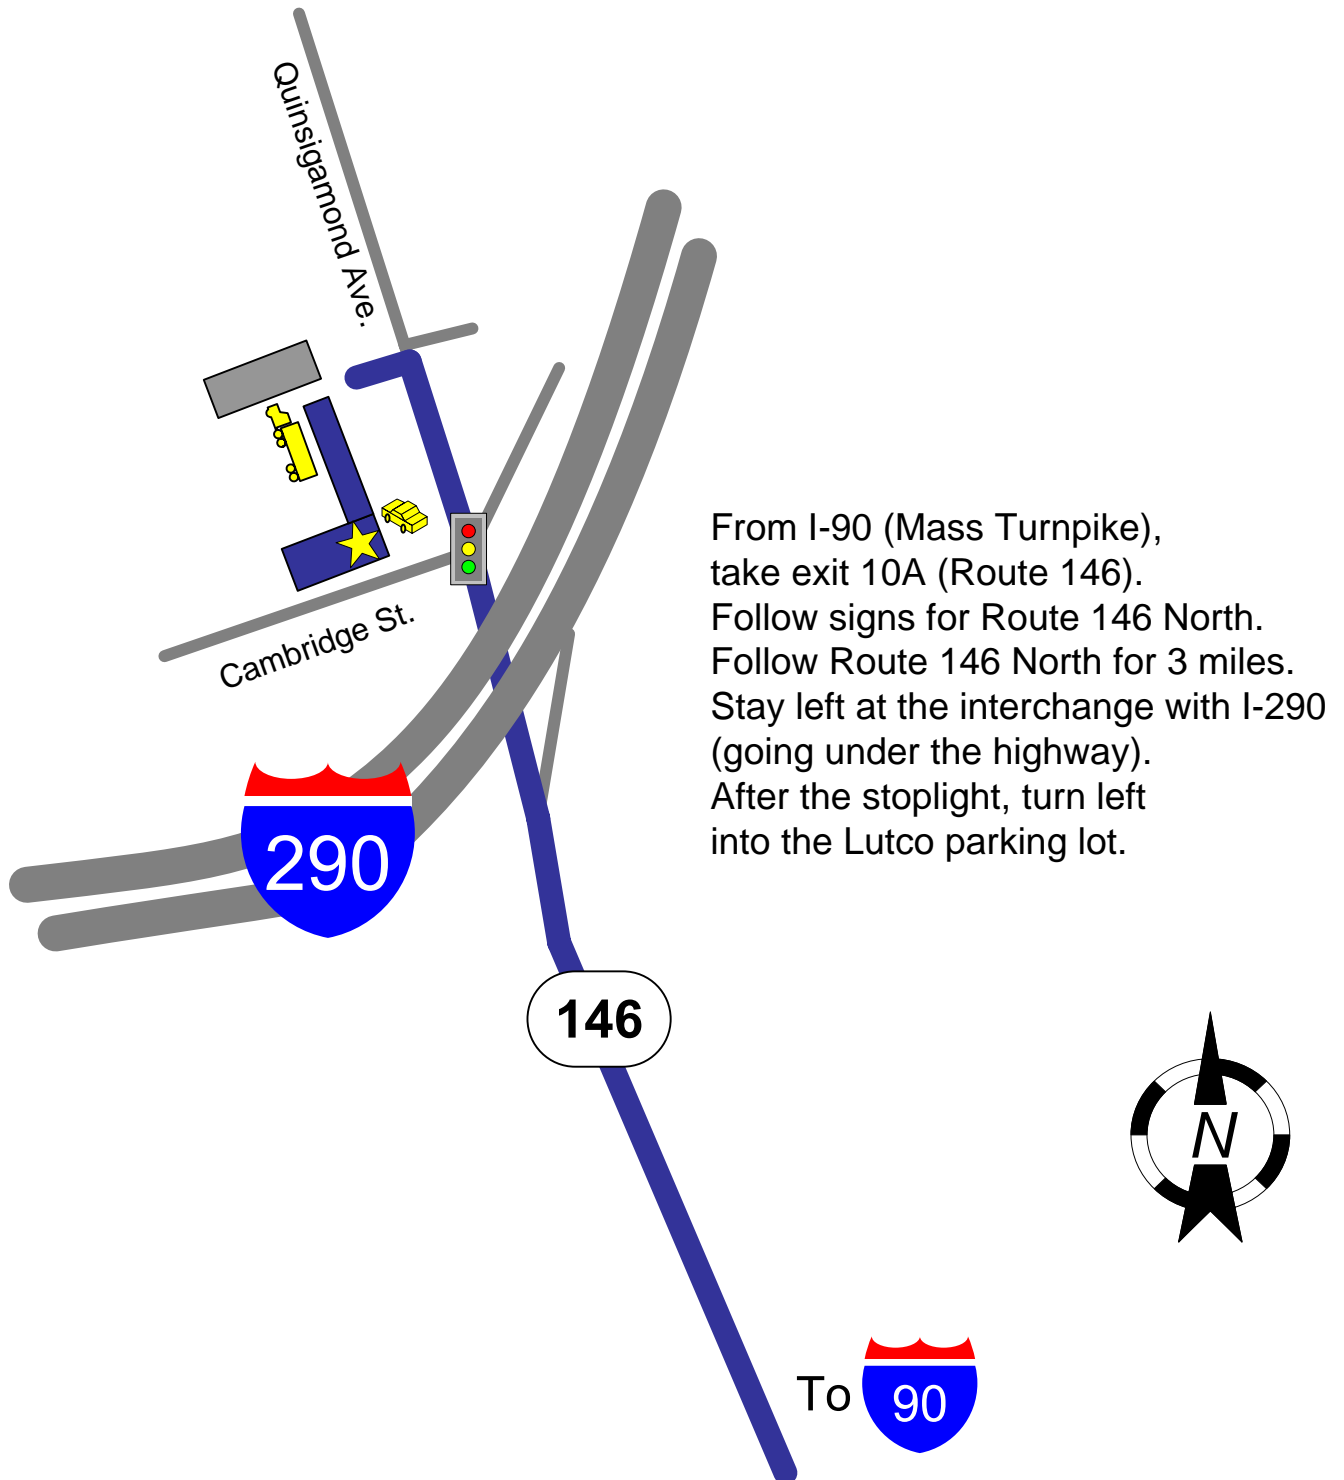

# Directions to Lutco, Inc. via the Mass Pike (I-90)

677 Cambridge Street, Worcester, MA 01606  
Phone: 508-756-6296 Fax: 508-799-6848

From I-90 (Mass Turnpike), take exit 10A (Route 146). Follow signs for Route 146 North. Follow Route 146 North for 3 miles. Stay left at the interchange with I-290 (going under the highway). After the stoplight, turn left into the Lutco parking lot.